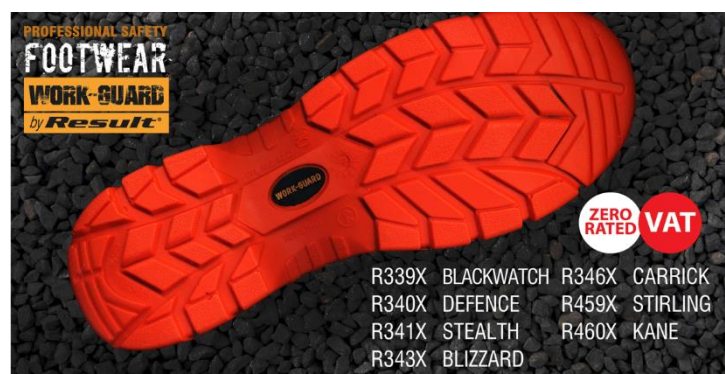

R460X

KANE SAFETY DEALER BOOT

Lightweight unisex version of the classic safety boot provides agile form fitting comfort with air cushion heel for safe movement in the workplace

Origin: China

Commodity Code: 6403400000

Toe cap: Steel
Upper : Leather with elastic side panel
Midsole: Steel
Sole : Double density PU with air cushion

Tech:
 CE EN 20345:2011 S3 SRC
 Anti-static
 Water resistant

Features:

- Partially Mesh lined with light padding
- Steel midsole for underfoot protection
- Energy absorption, air cushion heel
- Ventilation side panels
- SRC slip resistant
- Steel toecap
- Oil resistant
- Heel pullers

USP:

- Lightweight
- Injection shoe moulds for this style are same for men and women; size range therefore starts with women's and runs through in to men's

Sizes

UK
 EU

3	4	5	6	6½	7	8	9	10	11	12
36	37	38	39	40	41	42	43	44	45	46

Colour: BLACK (BLK)

Care Instructions: As per booklet

Carton Qty: 8

Pack Qty: 4

SKU: 11

**R459X
KANE SAFETY DEALER BOOT**

CE EN 20345:2011 S3 SRC

71021